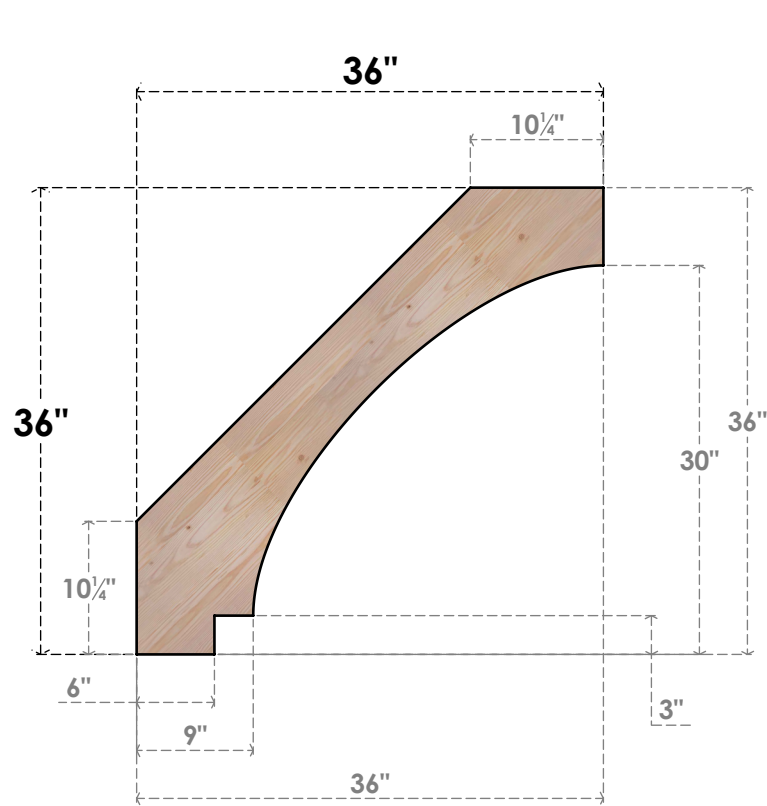

BRC06X36X36IMP00SDF

5 1/2"W X 36"D X 36"H IMPERIAL SMOOTH BRACE, DOUGLAS FIR

SIDE

FRONT

EKENA MILLWORK
 2300 WEST MAIN ST.
 CLARKSVILLE, TX 75426
 TOLL FREE: 866-607-0453
 WWW.EKENAMILLWORK.COM

NOTES

1. INSTALLATION TO BE COMPLETED IN ACCORDANCE WITH MANUFACTURER'S SPECIFICATIONS.
2. DRAWING MAY NOT BE TO SCALE
3. THIS DRAWING IS INTENDED FOR DESIGN AND PLANNING PURPOSES ONLY.
4. ALL INFORMATION CONTAINED HEREIN WAS CURRENT AT THE TIME OF DEVELOPMENT BUT MUST BE REVIEWED AND APPROVED BY THE PRODUCT MANUFACTURER TO BE CONSIDERED ACCURATE.
5. PRODUCTS ARE NOT KILN DRIED. THIS ITEM IS UNIQUE AND WILL CONTAIN THE NATURAL VARIATIONS THAT THE WOOD SPECIES OFFERS. THIS MAY RESULT IN VARIATIONS UP TO 1/4"